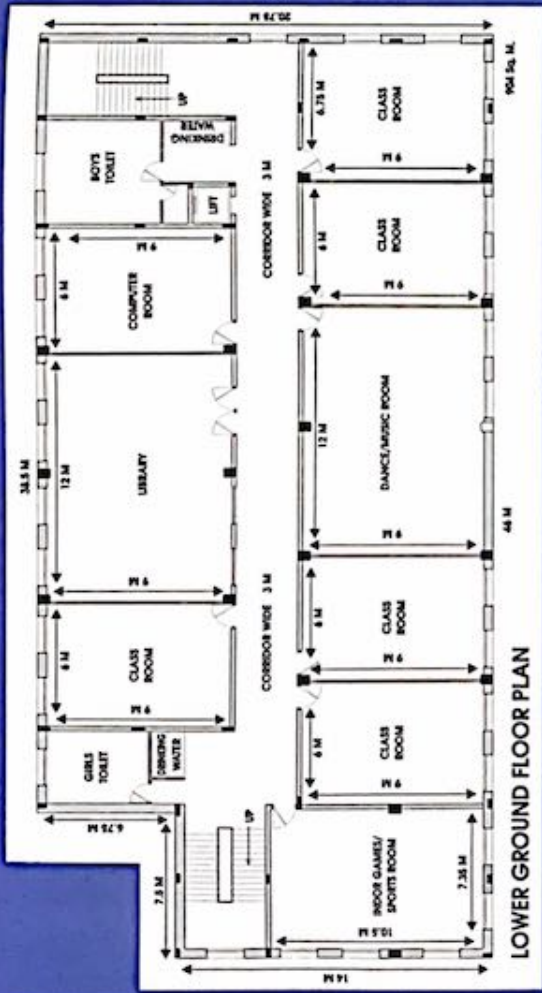

# GUDHA INTERNATIONAL SCHOOL RUN BY- DAYAL SHIKSHAN SEVA SAMITI ( JASRAPUR )

KHASARA NO. 2857/341  
JASRAPUR

Building Area = 940 Sq/m      Total = 3616 Sq./m

*(Handwritten notes and signatures in blue ink)*