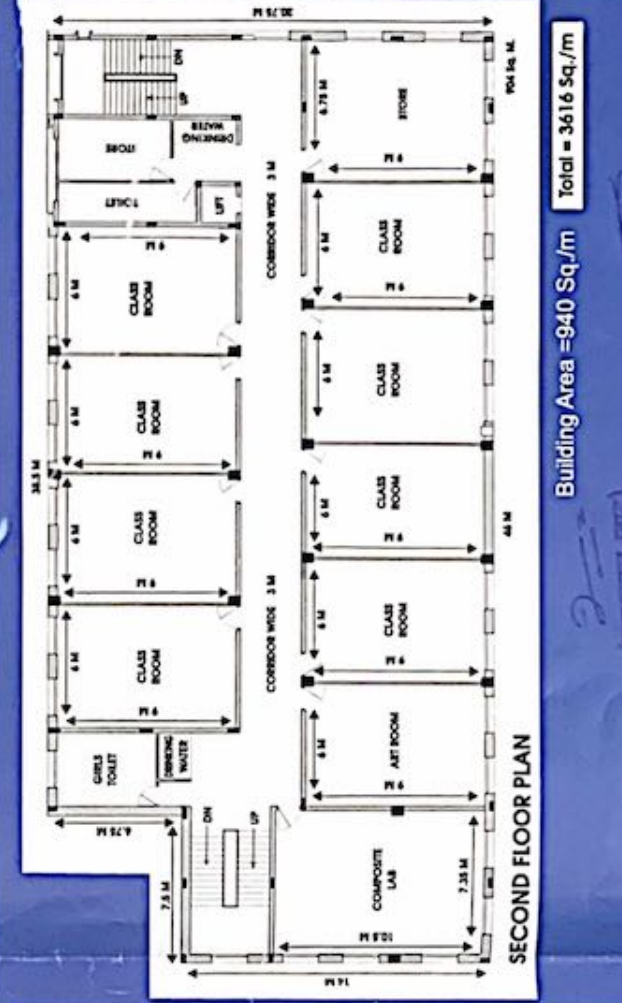

# GUDHA INTERNATIONAL SCHOOL RUN BY- DAYAL SHIKSHAN SEVA SAMITI ( JASRAPUR )

KHASARA NO. 2857/341  
JASRAPUR

Building Area = 940 Sq/m      Total = 3616 Sq./m

*(Handwritten notes and signatures in blue ink)*