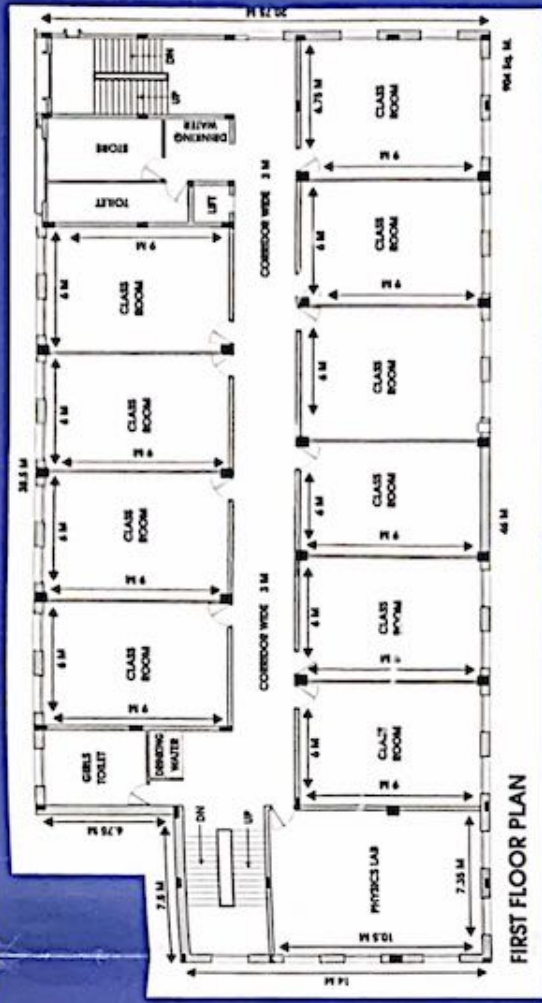

# GUDHA INTERNATIONAL SCHOOL RUN BY- DAYAL SHIKSHAN SEVA SAMITI ( JASRAPUR )

KHASARA NO. 2857/341  
JASRAPUR

Building Area = 940 Sq/m      Total = 3616 Sq./m

*(Handwritten notes and signatures in blue ink)*