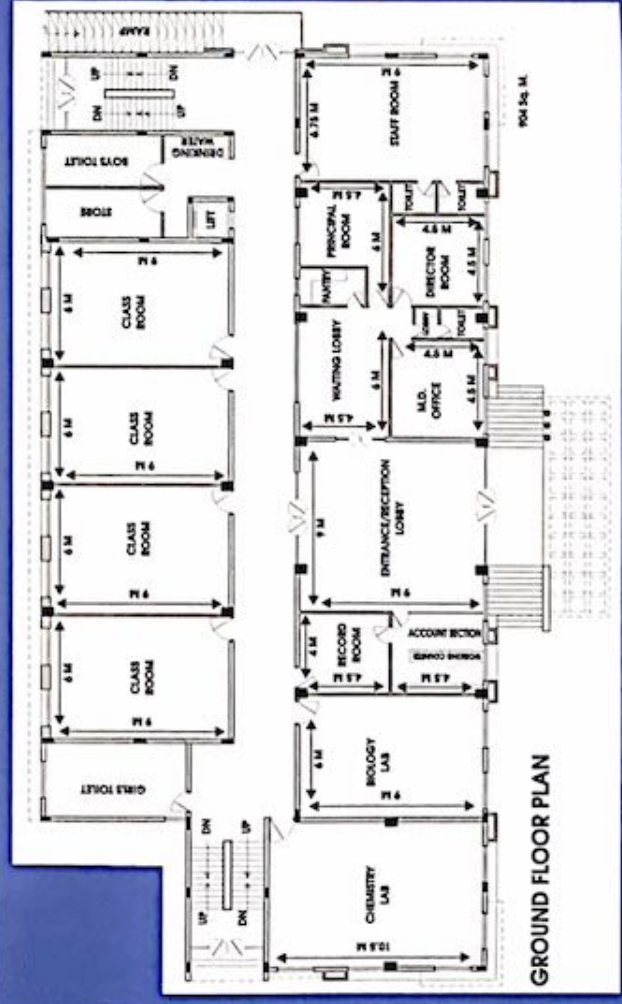

# GUDHA INTERNATIONAL SCHOOL RUN BY- DAYAL SHIKSHAN SEVA SAMITI ( JASRAPUR )

KHASARA NO. 2857/341  
JASRAPUR

Building Area = 940 Sq/m      Total = 3616 Sq./m

*(Handwritten notes and signatures in blue ink)*